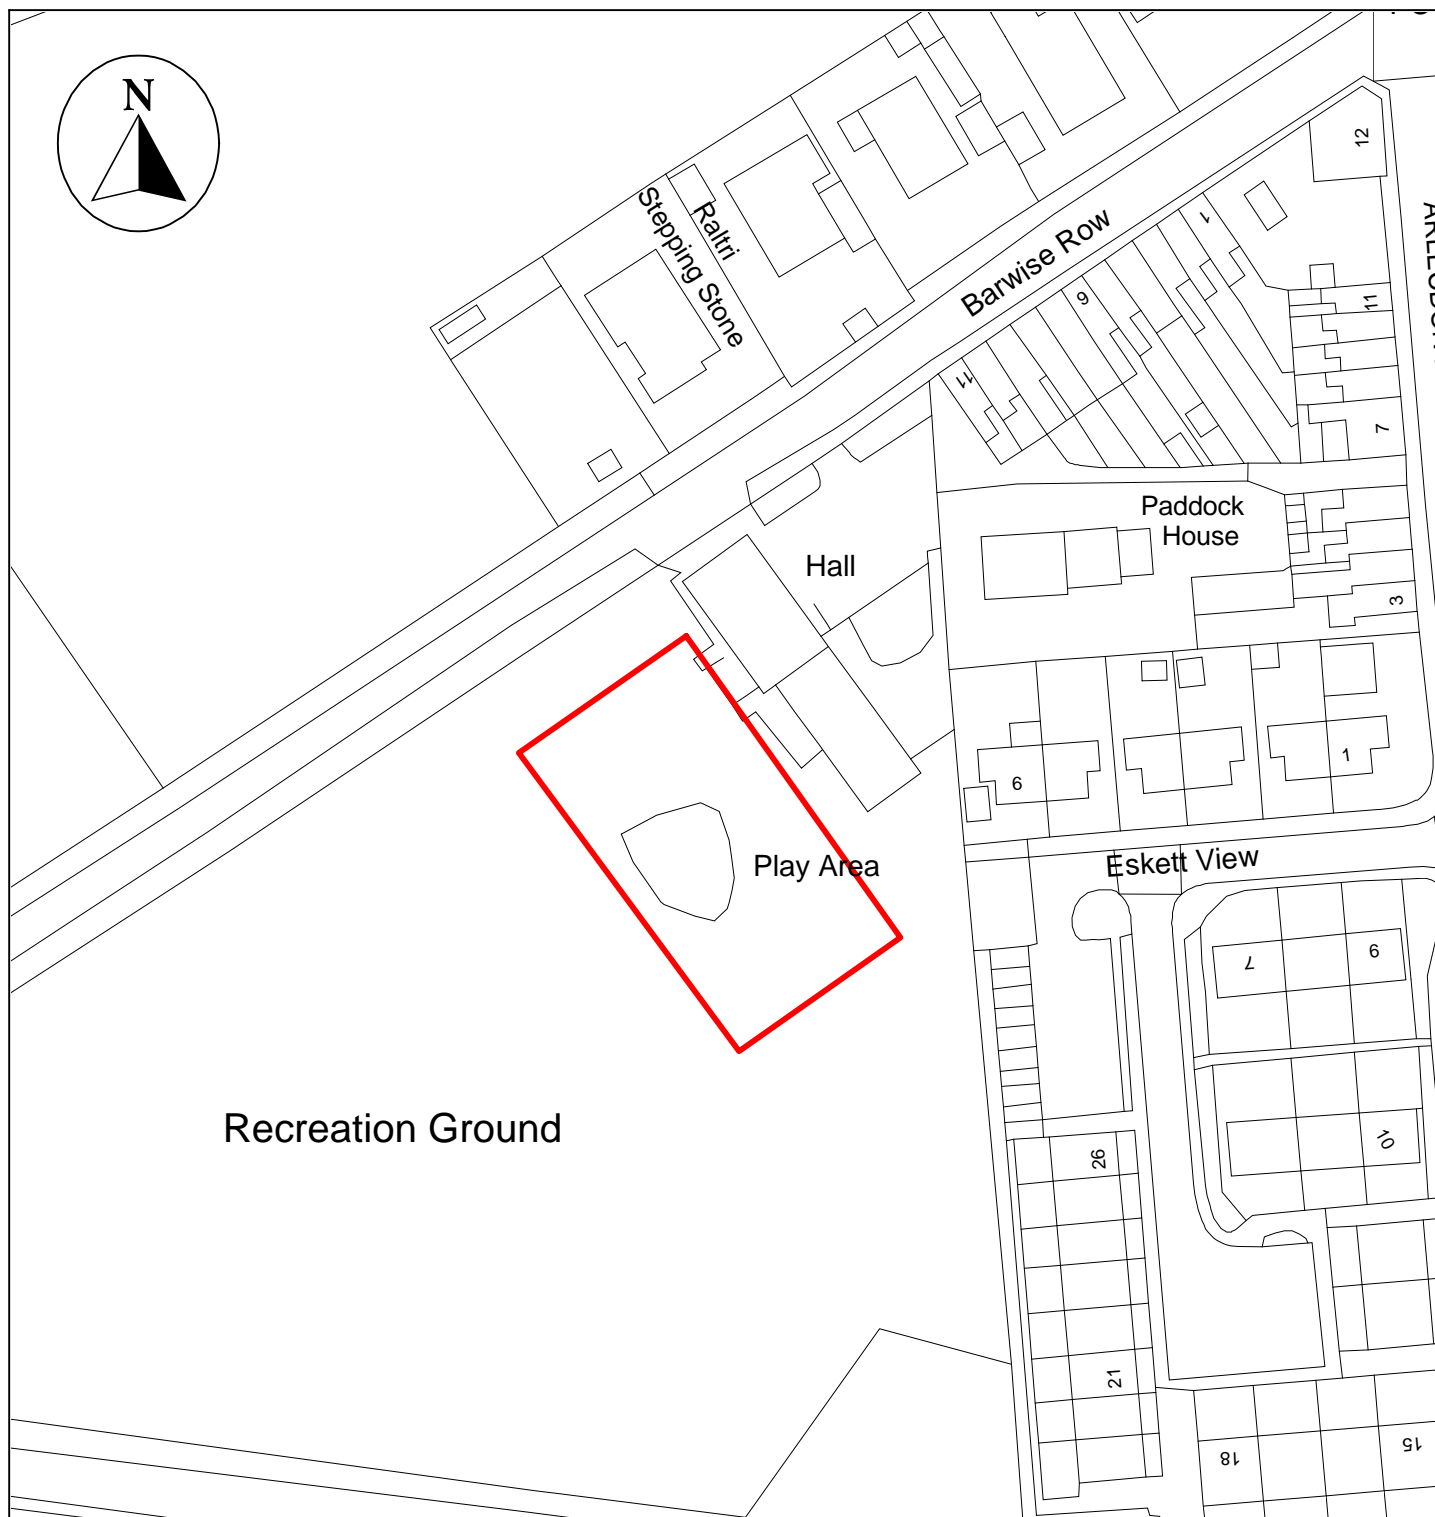

Public Space Protection Order Cumberland Council 2024

ANTI-SOCIAL BEHAVIOUR CRIME AND
POLICING ACT 2014

Arlecdon Play Area, Frizington, CA26 3UX

Neighbourhoods
Education and Enforcement
Allerdale House
Workington
CA14 3YJ

Scale: 1 : 1,000
Date: February 2024

©crown copyright database rights 2024
ordnance survey AC0000861732